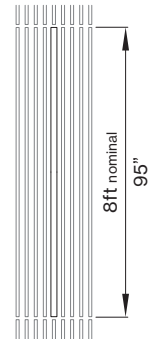

PANO 2"

WWG - ARMSTRONG® WOODWORKS® GRILLE PANELS

WWG view from below