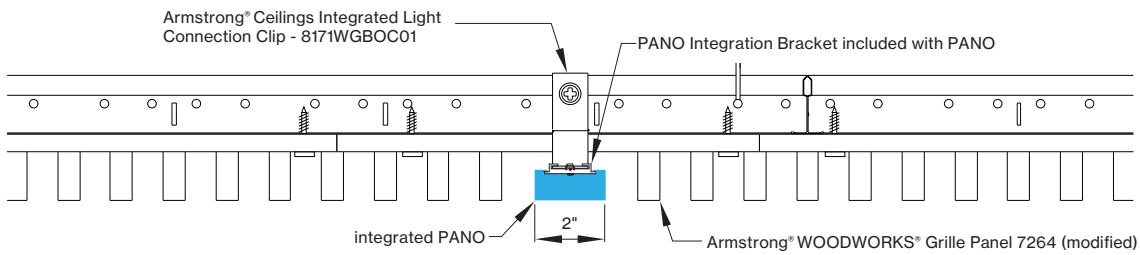

WWG - ARMSTRONG® WOODWORKS® GRILLE PANELS cont'd

PANO mounting instructions

Get access to the PANO mounting instructions faster by scanning the QR code.

<https://www.xalusa.com/resources/cut-sheets/pano>