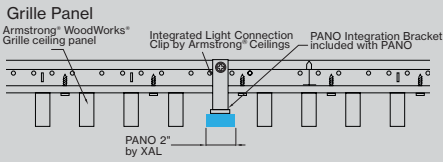

WoodWorks® Grille Ceiling System Integration

REMOTE MOUNTING

Quick and easy electrical connection

REMOTE MOUNTING