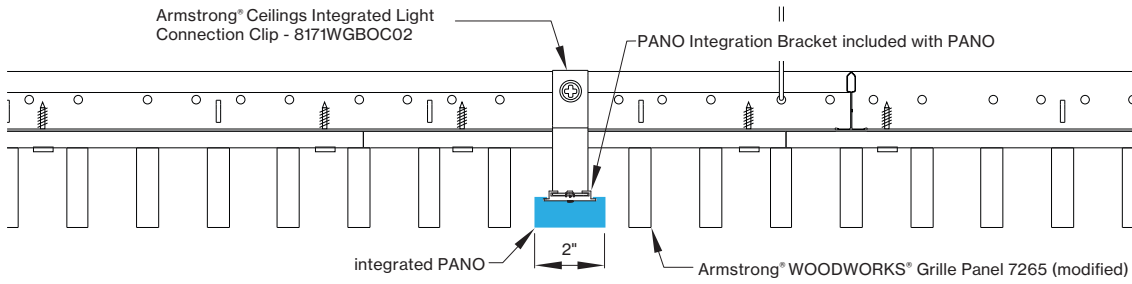

WWG - ARMSTRONG® WOODWORKS® GRILLE PANELS cont'd

PANO mounting instructions

Get access to the PANO mounting instructions faster by scanning the QR code.

<https://www.xalusa.com/resources/cut-sheets/pano>