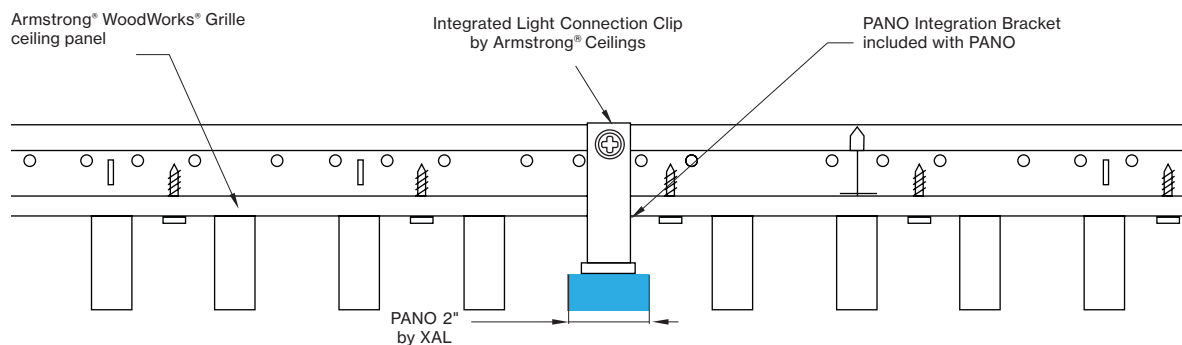

Technical data

	SIZE TYPE	LED COLOR TEMPERATURE	INPUT WATTS	DELIVERED LM TOTAL	LIGHT DISTRIBUTION	DELIVERED LUMEN DIRECT	OPTICAL EFFICIENCY	LUMINAIRE EFFICACY
PANO 2"								
e LED	8' opal	40 K	20.3 W	2200 lm	100% down	2200 lm	70%	108 lm/W
e² LED	8' opal	40 K	31.2 W	3400 lm	100% down	3400 lm	70%	109 lm/W
e²⁺ LED	8' opal	40 K	44.7 W	4800 lm	100% down	4800 lm	70%	107 lm/W

for 27 K, 30 K or 35 K multiply lm value by 0.96

WoodWorks® Grille Ceiling System Integration

(for more ceiling options, please see CEILING OPTIONS pages)

Available lengths for ceiling types

CEILING TYPE	2 FT	4 FT	6 FT	8 FT
WoodWorks® Grille Tegular 9/16	23.375"	47.375"	n/a	n/a
WoodWorks® Grille Tegular 15/16	23"	47"	n/a	n/a
WoodWorks® Grille Classic	23"	47"	71"	95"
WoodWorks® Grille Forte	*23"	47"	71"	95"
WoodWorks® Linear Solid Wood panels	*23"	*47"	*71"	95"
WoodWorks® Linear Veneered panels	*23"	*47"	*71"	95.25"

*Woodworks ceilings are not available in this length. Wood panels need to be cut in the field to fit this length.

INTEGRATED LIGHT CONNECTION CLIP

Armstrong® Ceilings Integrated Light Connection Clip

visit armstrongceilings.com/linearfighting

please contact your Armstrong Ceilings rep

WoodWorks® ceiling systems

XAL PANO is only approved for Armstrong® WoodWorks Grille Tegular 9/16, WoodWorks Grille Tegular 15/16, WoodWorks Grille, WoodWorks Linear Solid Wood panels and WoodWorks Linear Veneered panels ceiling systems. Refer to armstrongceilings.com for installation instructions related to the ceiling products.