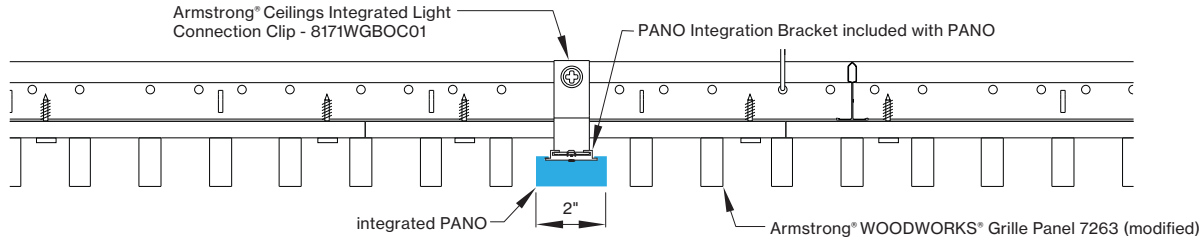

WWG - ARMSTRONG® WOODWORKS® GRILLE PANELS cont'd

PANO mounting instructions

Get access to the PANO mounting instructions faster by scanning the QR code.

<https://www.xalusa.com/resources/cut-sheets/pano>