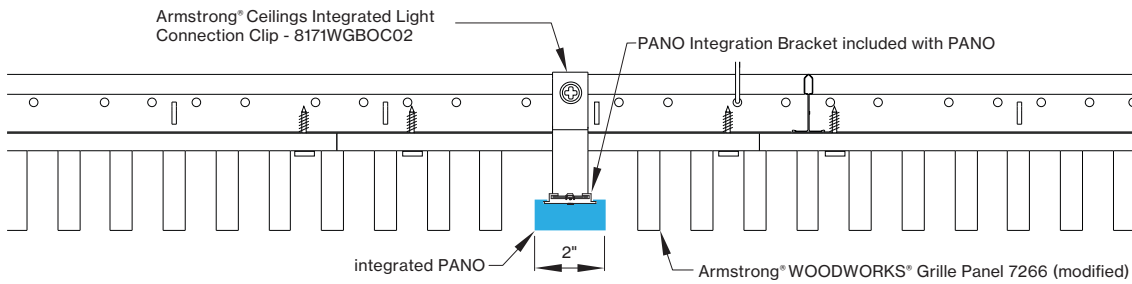

WWG - ARMSTRONG® WOODWORKS® GRILLE PANELS cont'd

PANO mounting instructions

Get access to the PANO mounting instructions faster by scanning the QR code.

<https://www.xalusa.com/resources/cut-sheets/pano>